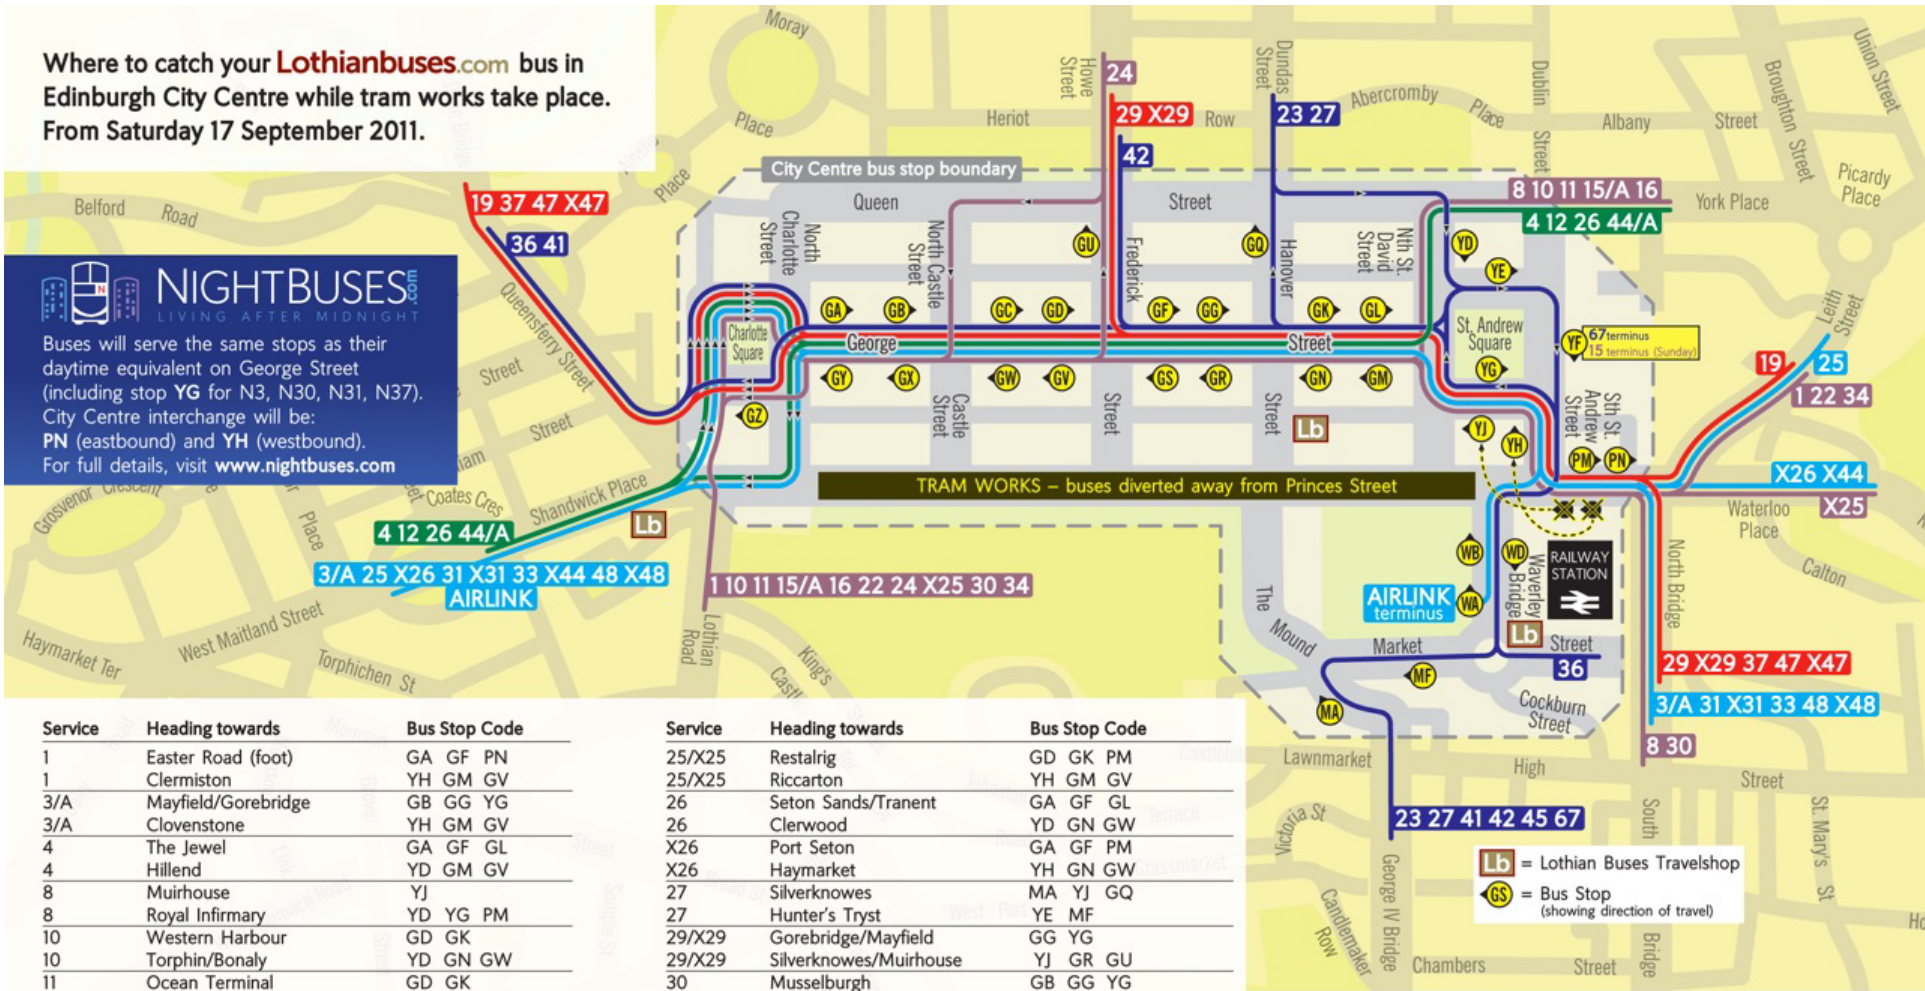

Where to catch your **Lothianbuses.com** bus in Edinburgh City Centre while tram works take place. From Saturday 17 September 2011.

NIGHTBUSES
LIVING AFTER MIDNIGHT

Buses will serve the same stops as their daytime equivalent on George Street (including stop YG for N3, N30, N31, N37). City Centre interchange will be: PN (eastbound) and YH (westbound). For full details, visit www.nightbuses.com

Service	Heading towards	Bus Stop Code
1	Easter Road (foot)	GA GF PN
1	Clermiston	YH GM GV
3/A	Mayfield/Gorebridge	GB GG YG
3/A	Clovenstone	YH GM GV
4	The Jewel	GA GF GL
4	Hillend	YD GM GV
8	Muirhouse	YJ
8	Royal Infirmary	YD YG PM
10	Western Harbour	GD GK
10	Torphin/Bonaly	YD GN GW
11	Ocean Terminal	GD GK
11	Hyvots Bank	YD GN GW
12	Seafield	GD GK
12	Gyle Centre	YD GN GW
15/A	Queen Margaret University	GA GF GL
15/A	Penicuik	YD GN GW YF(Sunday)
16	Silverknowes	GD GK
16	Colinton	YD GN GW
19	King's Road	GA GF PN
19	Granton	YJ GR GY
22	Ocean Terminal	GD GK PM
22	Gyle Centre	YH GM GV
23	Trinity	MA YJ GQ
23	Greenbank/Glenlockhart	YE MF
24	West Granton	GC GU
24	Royal Infirmary	GX

Service	Heading towards	Bus Stop Code
44	Tranent/Wallyford	GA GF GL
44/A	Balerno	YD GM GV
X44	Tranent	GA GF PM
X44	Haymarket	YH GM GV
45	Riccarton	YE MF
45	St. Andrew Square	MA YJ
48/X48	Sheriffhall P&R/Dalkeith	GB GG YG
48/X48	Ingliston P&R/Ratho	YJ GS
67	Bush	YF WD MF
67	St. Andrew Square	MA WB YF
AIRLINK	To Edinburgh Airport	WA
AIRLINK	From Edinburgh Airport drop off at:	GC WA